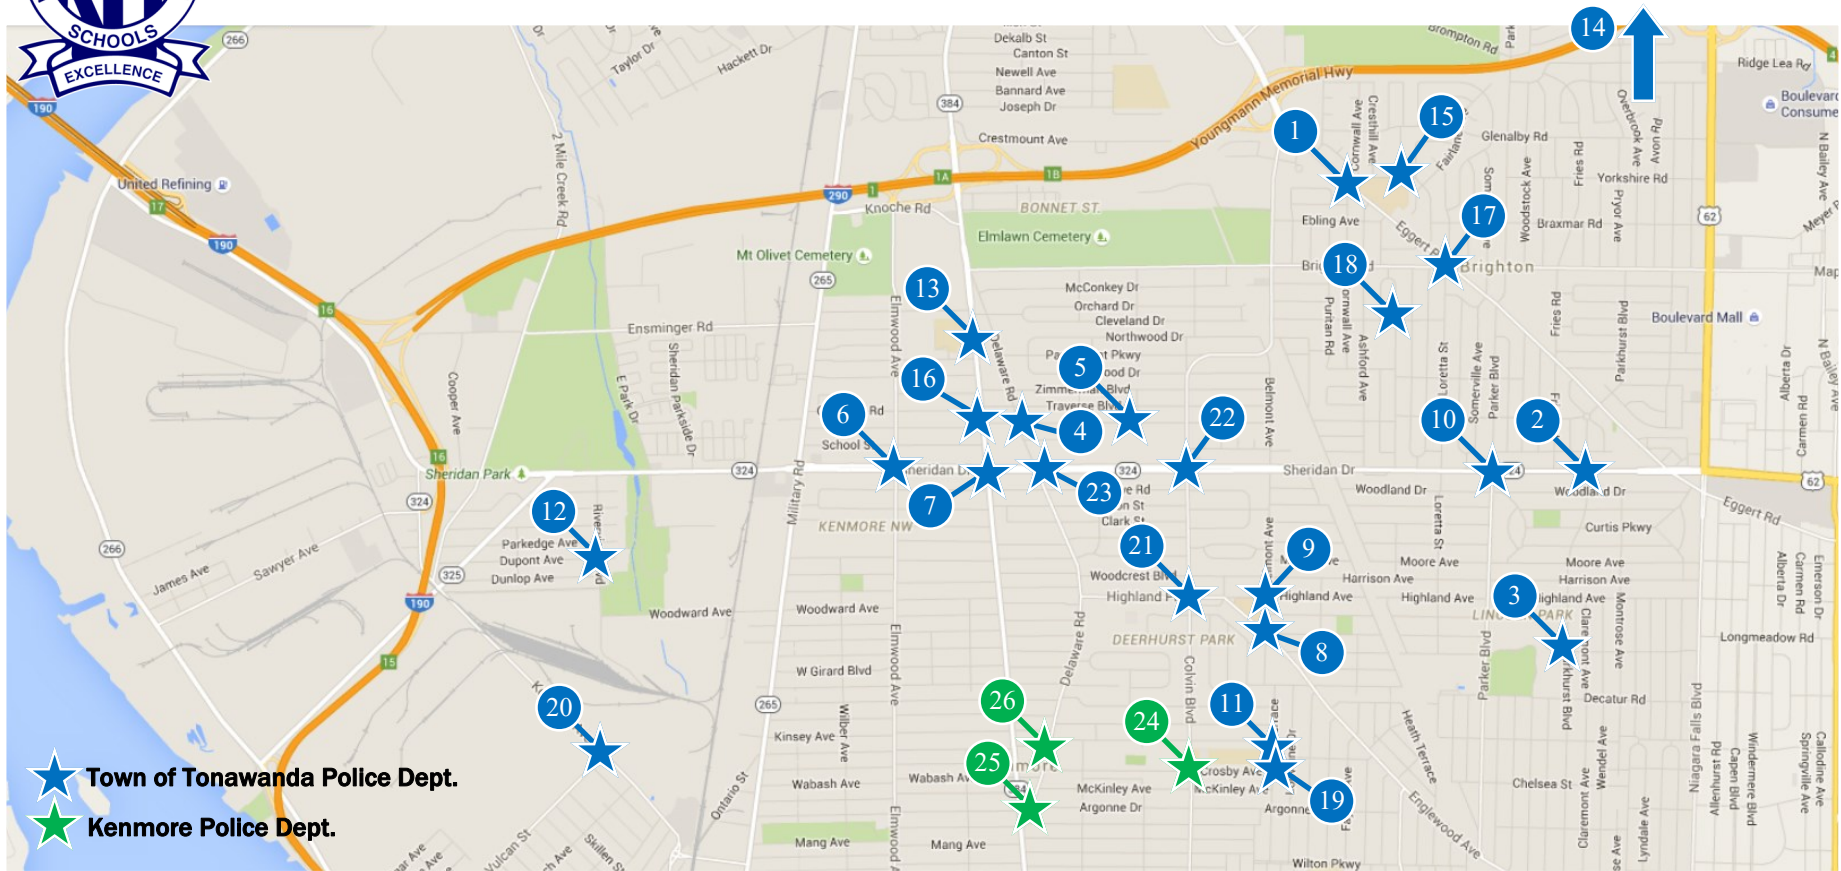

# Kenmore-Town of Tonawanda UFSD

Crossing Guard Locations (revised July 2021)

- 1) EGGERT & CORNWALL
- 2) PARKHURST & SHERIDAN
- 3) PARKHURST & LINCOLN PARK
- 4) DELAWARE ROAD & THORNCLIFF
- 5) THORNCLIFF & JEWEL
- 6) ELMWOOD & SHERIDAN
- 7) DELAWARE AVE. & SHERIDAN
- 8) ENGLEWOOD & BELMONT
- 9) BELMONT & HIGHLAND

- 10) PARKER & SHERIDAN
- 11) IRVING & WORTH
- 12) RIVERVIEW & DUPONT
- 13) DELAWARE AVE. @ MT. ST. MARY'S
- 14) MILLWOOD & GLENDALE
- 15) WESTFALL & ST. AMELIA DRIVE
- 16) DELAWARE AVE. & COLONIAL
- 17) BRIGHTON & EGGERT
- 18) PURITAN & GRAYTON

- 19) IRVING & CROSBY
- 20) VULCAN & KENMORE AVE.
- 21) COLVIN & HIGHLAND
- 22) COLVIN & SHERIDAN
- 23) DELAWARE ROAD & SHERIDAN
- 24) COLVIN & CROSBY
- 25) DELAWARE ROAD & WARDMAN
- 26) DELAWARE ROAD @ KENMORE MS

**Crossing guards are provided by the Town of Tonawanda Police Department & Kenmore Police Department**