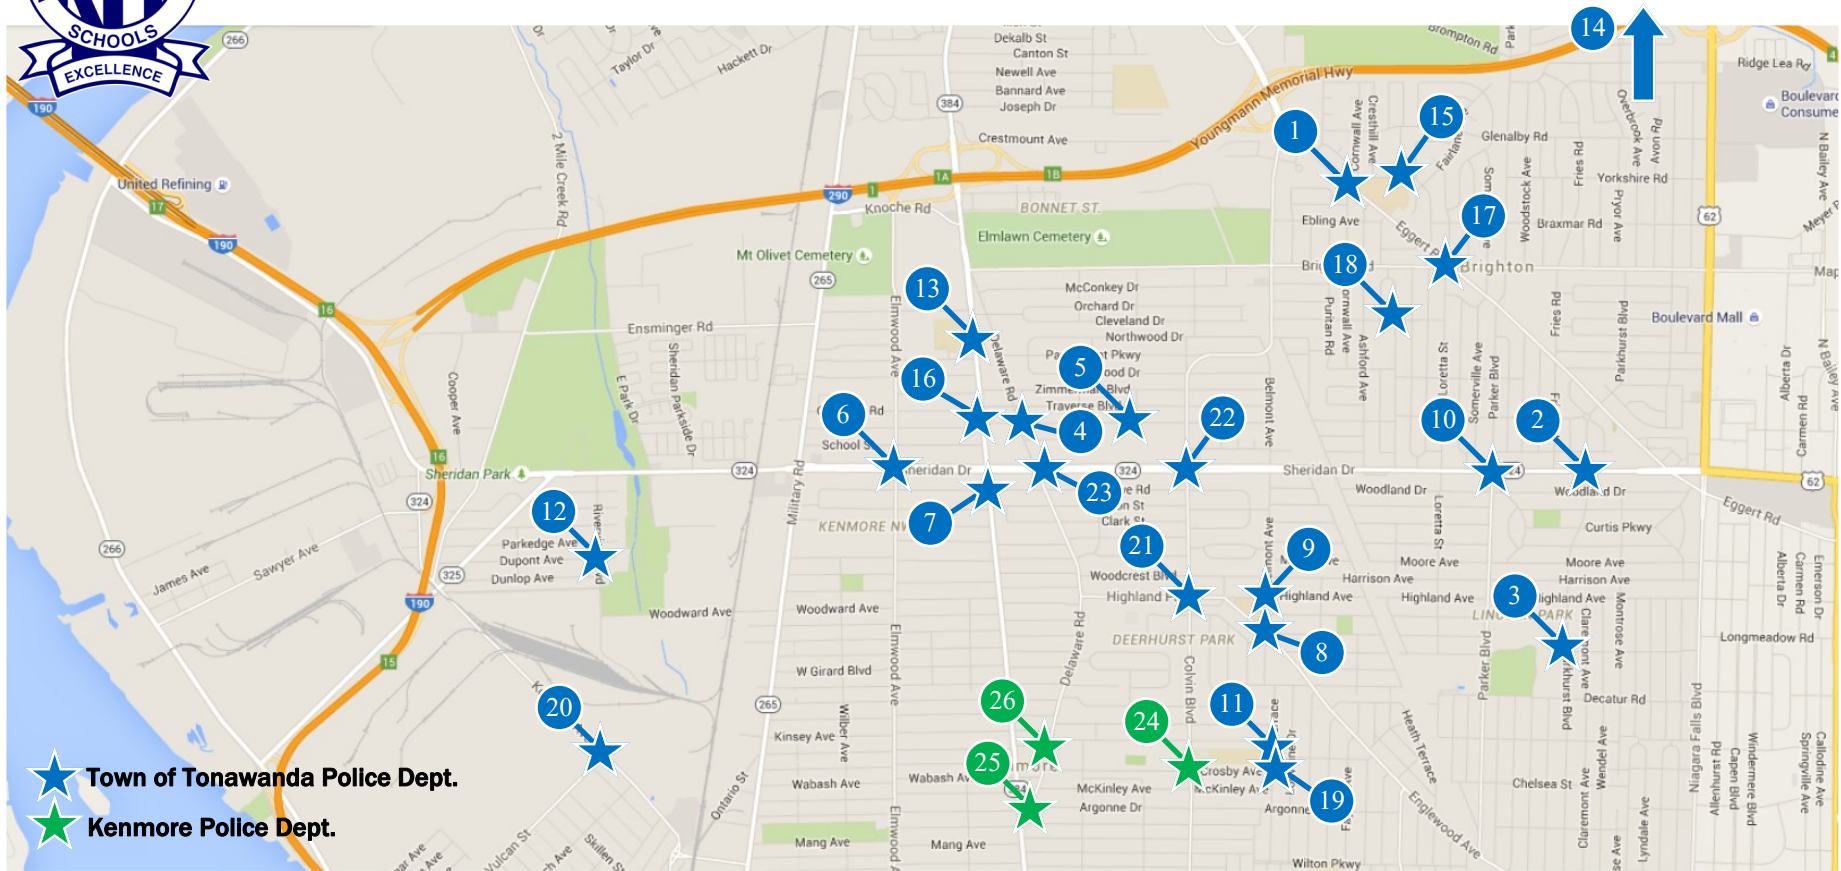

Kenmore-Town of Tonawanda UFSD

Crossing Guard Locations (revised August 2019)

- 1) EGGERT & CORNWALL
- 2) PARKHURST & SHERIDAN
- 3) PARKHURST & LINCOLN PARK
- 4) DELAWARE ROAD & THORNCLIFF
- 5) THORNCLIFF & JEWEL
- 6) ELMWOOD & SHERIDAN
- 7) DELAWARE AVE. & GLENCOVE
- 8) ENGLEWOOD & BELMONT
- 9) BELMONT & HIGHLAND

- 10) PARKER & SHERIDAN
- 11) IRVING & WORTH
- 12) RIVERVIEW & DUPONT
- 13) DELAWARE AVE. @ MT. ST. MARY'S
- 14) MILLWOOD & GLENDALE
- 15) WESTFALL & ST. AMELIA DRIVE
- 16) DELAWARE AVE. & COLONIAL
- 17) BRIGHTON & EGGERT
- 18) PURITAN & GRAYTON

- 19) IRVING & CROSBY
- 20) VULCAN & KENMORE AVE.
- 21) COLVIN & HIGHLAND
- 22) COLVIN & SHERIDAN
- 23) DELAWARE ROAD & SHERIDAN
- 24) COLVIN & CROSBY
- 25) DELAWARE ROAD & WARDMAN
- 26) DELAWARE ROAD @ KENMORE MS

Crossing guards are provided by the Town of Tonawanda Police Department & Kenmore Police Department